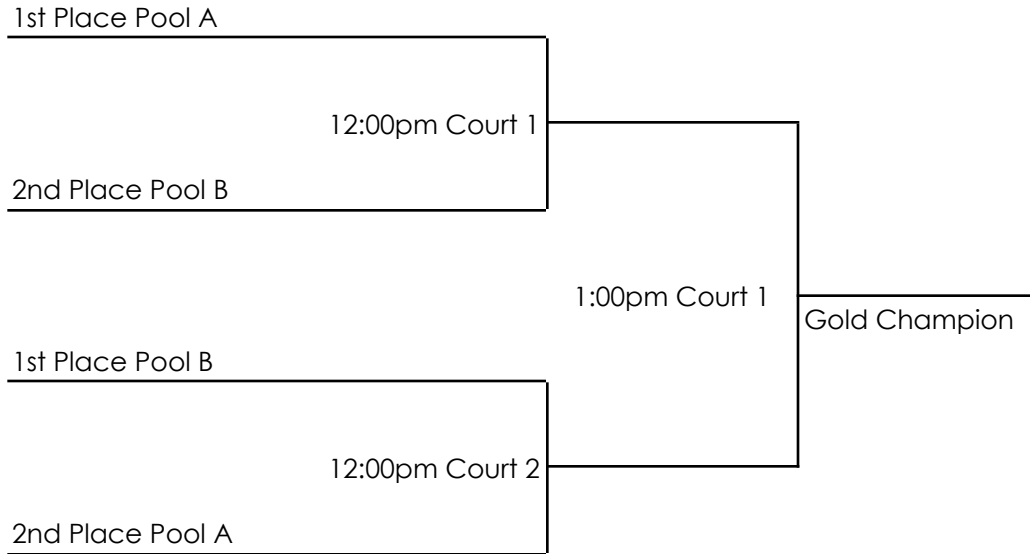

UPDATED 9/20/21

GOLD BRACKET