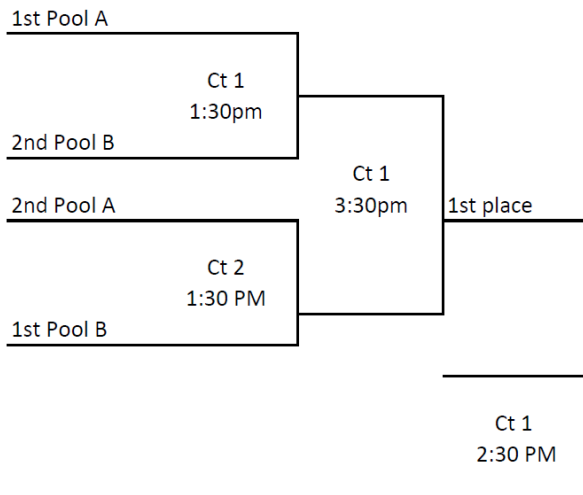

# 2021 JV VOLLEYFEST

SATURDAY, OCTOBER 9<sup>th</sup>

Kickapoo High School  
 (parking on east side of the building)  
 1710 S Jefferson Ave  
 Springfield, Mo 65807

Pool A	Pool B
1. Kickapoo	1. Republic
2. Helias Catholic	2. Nixa
3. Webb City	3. Jefferson City
	4. Carl Junction

Pool Play Schedule			
	Pool A - Ct 1		Pool B - Ct 2
8:30am	1 vs 3	8:30am	1 vs 4
10:30am	2 vs 3	9:15am	2 vs 3
12:00pm	1 vs 2	10:00am	1 vs 3
		10:45am	2 vs 4
		11:30am	3 vs 4
		12:15pm	1 vs 2

## Gold Bracket