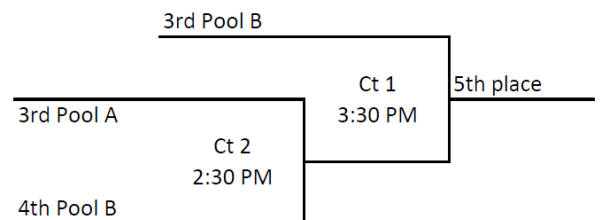

Silver Bracket